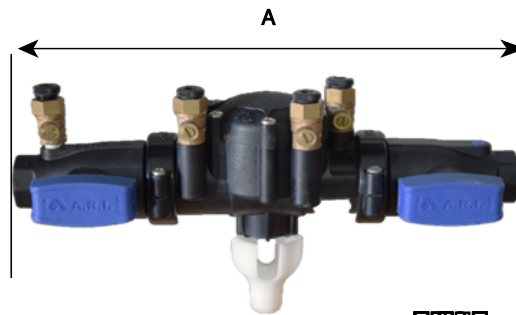

"Next Generation of Composite Backflow Preventers"

RP-501 vs. Competitors

Reduced Pressure Assemblies Sizes: 3/4" thru 2"

Weights & Lengths per Model

*Approximate weight & lengths per Mfg. printed specifications

Size	 A.R.I. RP-501	Watts LF-919	Watts LF-009	Wilkins 375-XL	Wilkins 975-XL2	Apollo RPLF-4A	Febco LF-860	Febco LF-825Y
	Wt. - Length "A"	Wt. - Length	Wt.-Length	Wt.-Length	Wt.-Length	Wt.-Length	Wt.-Length	Wt.-Length
3/4"	2.6 lbs. - 12.6"	8.3 lbs. - 12.2"	6 lbs. - 10.75"	5.7 lbs. - 9"	12 lbs. - 12"	8.8 lbs. - 12.75"	5.8 lbs. - 10.75"	11.5 lbs. - 12"
1"	3.2 lbs. - 14.2"	11.8 lbs. - 14.6"	12 lbs. - 16.75"	9.7 lbs. - 12"	14 lbs. - 13"	12.6 lbs. - 14.5"	9.2lbs. - 12.5"	12.5 lbs. - 12.75"
1 1/4"	8.5 lbs. - 18.27"	22.3 lbs. - 18.2"	15 lbs. - 17.3"	20.5 lbs. - 15"	28 lbs. - 17"	18.5 lbs. - 18.6"	20.2lbs. - 16"	N/A
1 1/2"	8.9 lbs. - 20.4"	28.3 lbs. - 19"	16 lbs. - 18"	21.5 lbs. - 16"	28 lbs. - 17.3"	21.5 lbs. - 18.75"	20.6 lbs. - 16.5"	26.5 lbs. - 17"
2"	9.0 lbs.- 22.8"	37.3 lbs. - 21"	30 lbs. - 21.3"	23.5 lbs. - 16"	34 lbs. - 18.5"	33.4 lbs. - 21.25"	24.8 lbs. - 18"	29.0 lbs. - 18"